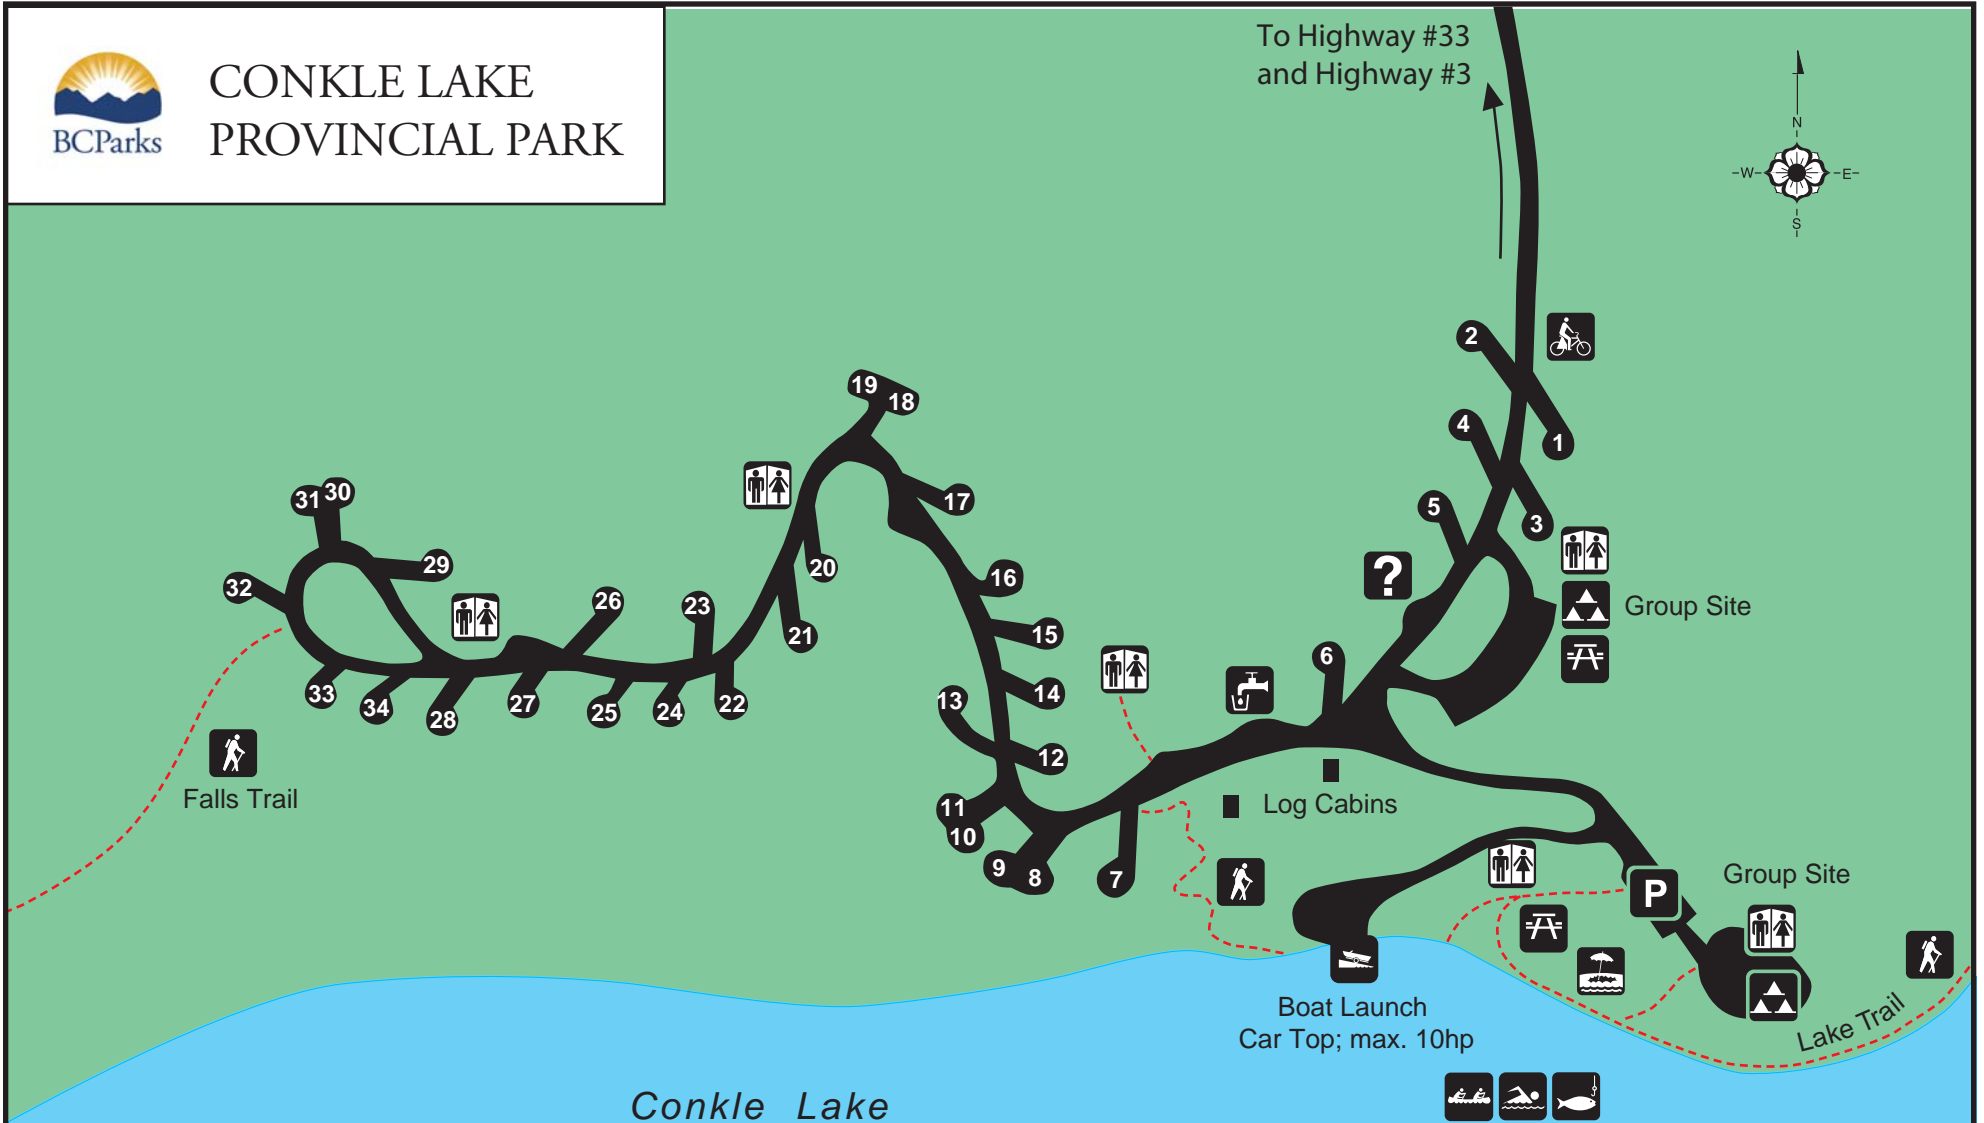

CONKLE LAKE PROVINCIAL PARK

To Highway #33
and Highway #3

LEGEND		
Information	Day-use Area	Drinking Water
Parking	Swimming	Canoeing
Toilets	Group Camping	Boat Launch
Hiking Trail	Bicycling	Trail