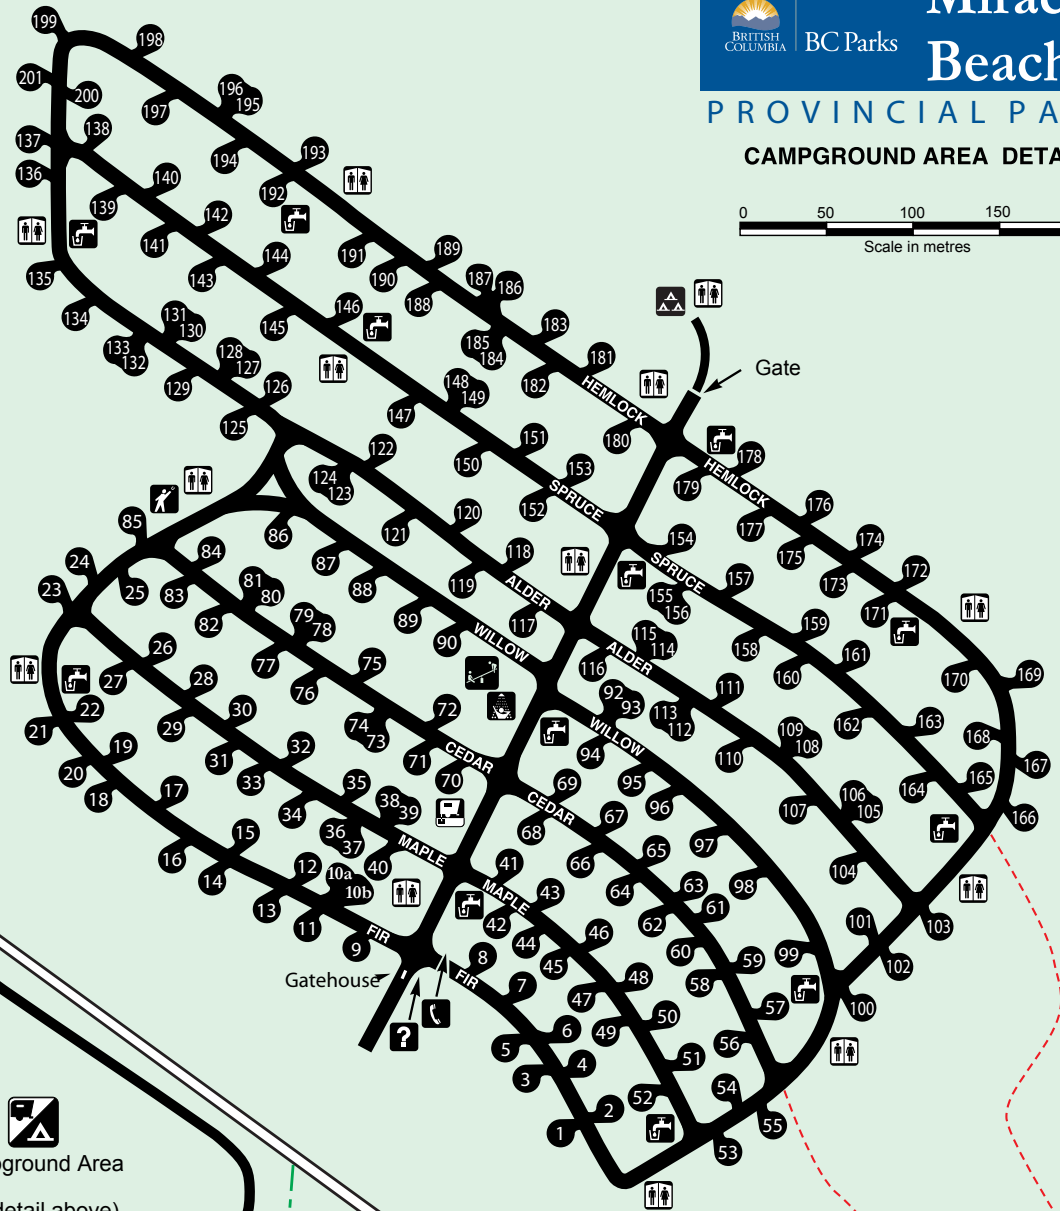

BC Parks

Miracle Beach

PROVINCIAL PARK

CAMPGROUND AREA DETAIL

Legend

- | | |
|---------------------|------------------------------|
| Parking | Changehouse |
| Information Shelter | Picnic Shelter |
| Picnic Area | Playground |
| Toilets | Sani-Station |
| Showers | Horseshoes |
| Water | Dog Walking Trail (on leash) |
| Telephone | Walking Trail |
| Group Camping | Park Boundary |